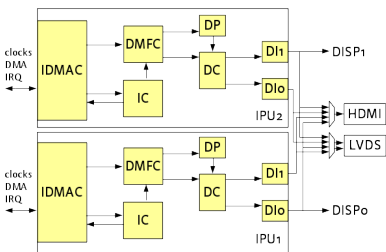

MX6 Graphics for Mainline

Barebox Bootloader

Recent Activities:

- Improving the i.MX6 Graphics Stack towards Mainline Linux Inclusion
- 3D Open Source Drivers: Etnaviv
- VPU/CODA, GStreamer
- Wayland

<http://www.kernel.org>

Recent Activities:

90 Releases since 2009!

- Linux Field Update with RAUC: **Robust Auto-Update Controller**
- State Framework for Unbrickable Embedded Linux Devices
- x86 / UEFI, ARM, PowerPC, MIPS
- Framebuffer Console