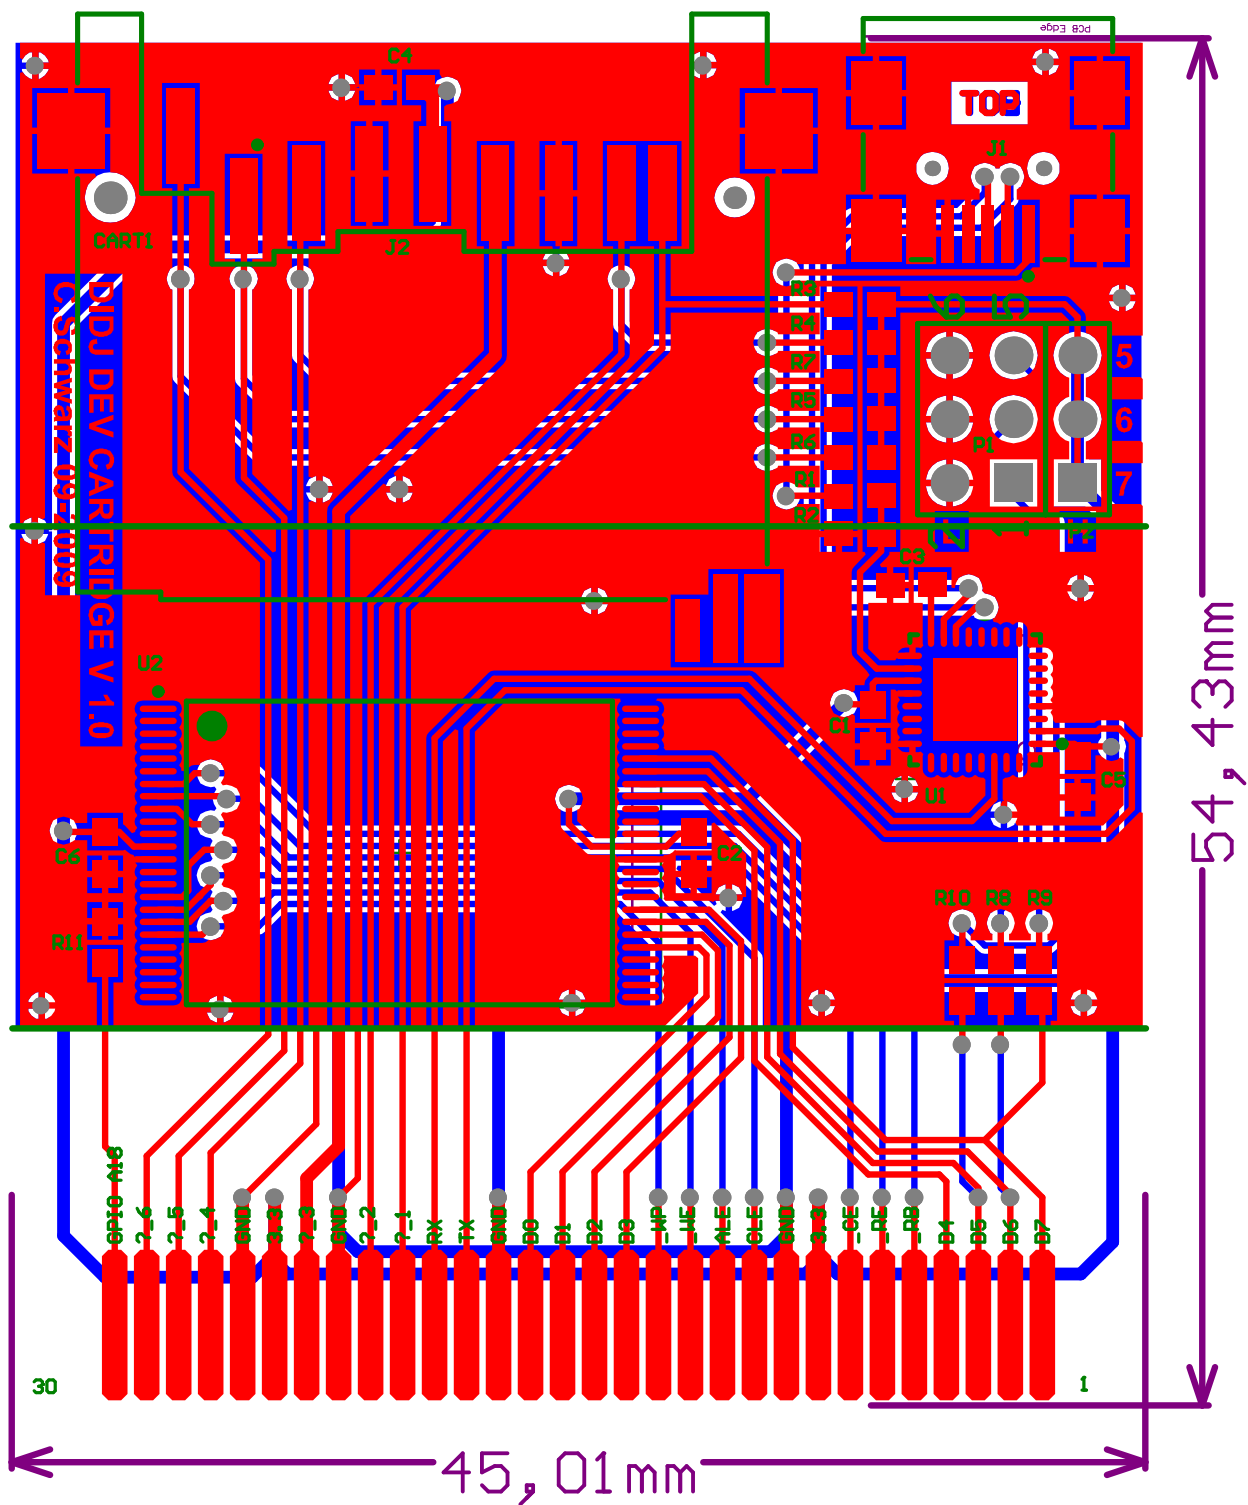

Title		
Size	Number	Revision
A3		
Date:	25.09.2009	Sheet of
File:	D:\Entwicklung\...\Didj Cart SchDoc	Drawn By:

30

45,01 mm

1

54,43 mm